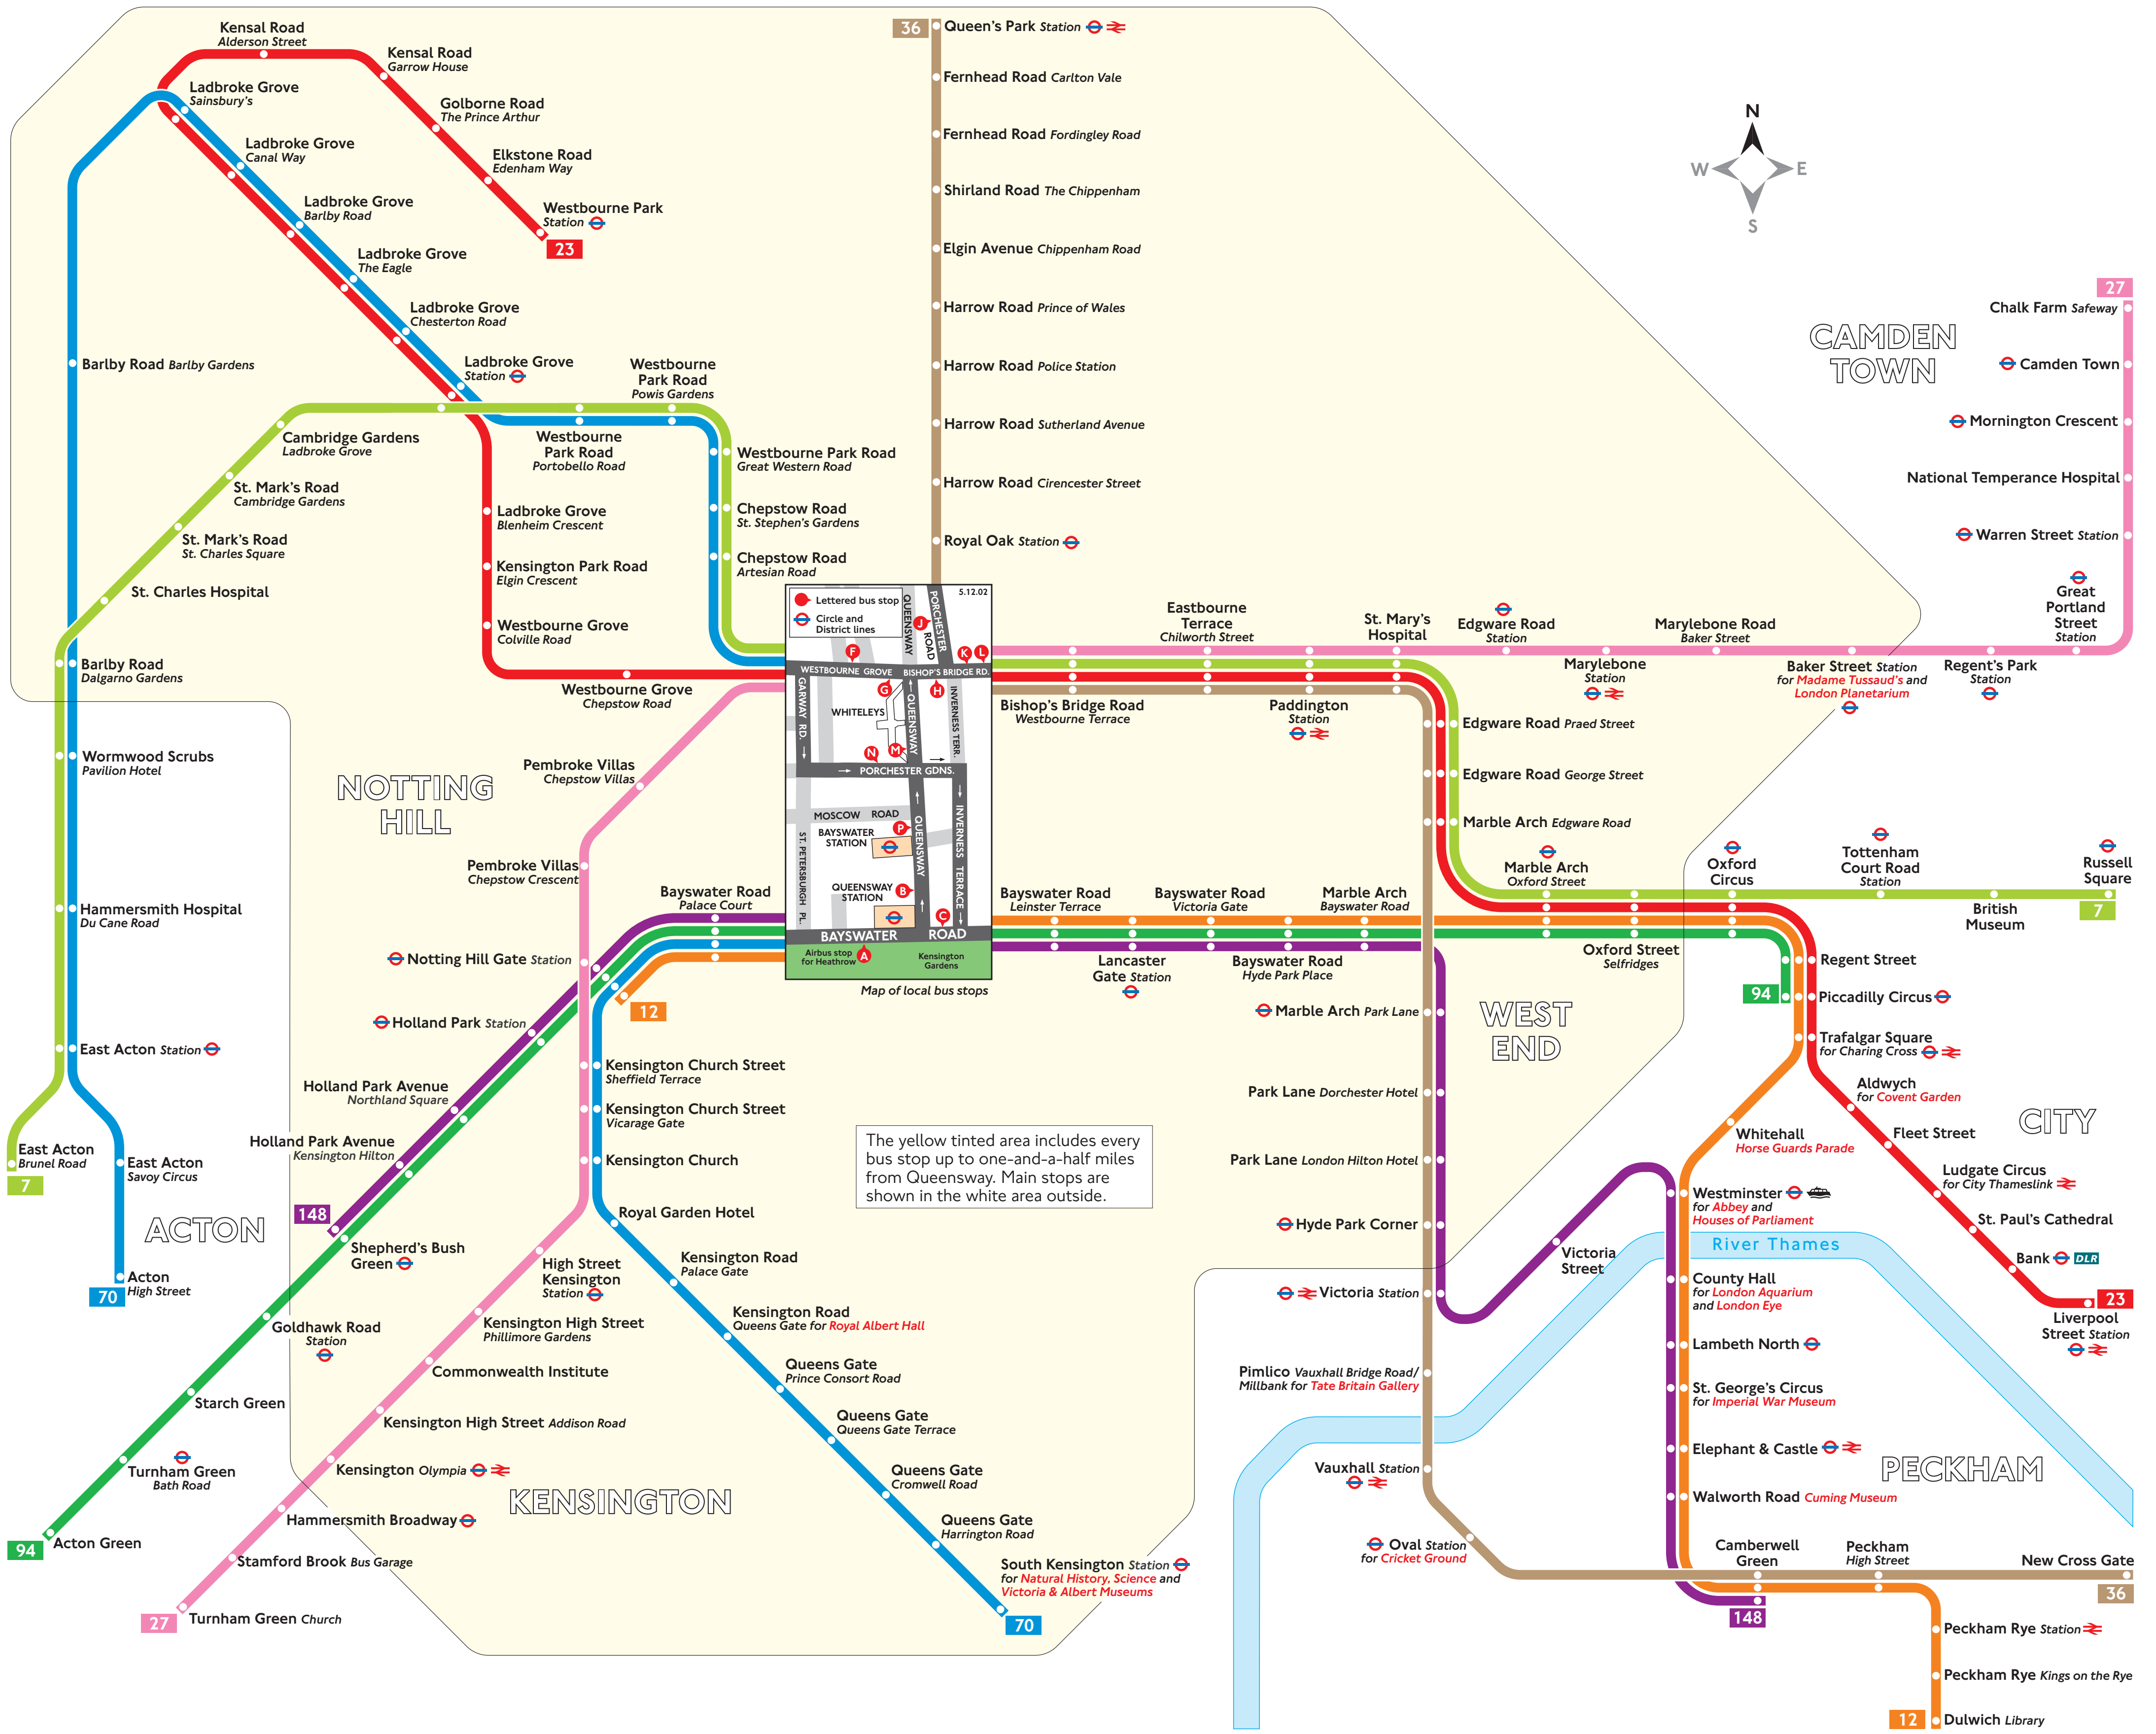

Bus services from Queensway Station

The yellow tinted area includes every bus stop up to one-and-a-half miles from Queensway. Main stops are shown in the white area outside.

Key

- 94 Daytime routes in black
- N23 Night buses in blue
- Red names indicate place of interest
- Connections with boat services
- Connections with Underground
- Connections with National Rail
- Connections with Docklands Light Railway
- Red discs show the bus stop you need for your chosen bus service. The disc appears on the top of the bus stop in the street (see map of town centre in centre of diagram).
- On Mondays to Saturdays (except early mornings and evenings) buses normally start at Oxford Circus. Passengers should take the first 12 or 94 bus to Oxford Circus and change there.

Route finder

Bus service	Towards	Bus stops
7	East Acton	
12	Russell Square	
12	Notting Hill Gate	
12	Peckham High Street	
23	Dulwich (On Mondays to Saturdays (except early mornings and evenings) buses running beyond Peckham High Street normally start at Oxford Circus. Passengers requiring Peckham Rye and Dulwich should take the first 12 or 94 bus to Oxford Circus and change there.)	
23	Aldwych	
27	Liverpool Street Monday to Friday	
27	Westbourne Park	
27	Chalk Farm	
36	Turnham Green	
36	New Cross Gate	
70	Queen's Park	
70	Acton	
70	South Kensington	
94	Acton Green	
94	Piccadilly Circus	
148	Camberwell Green	
148	Shepherd's Bush Green	